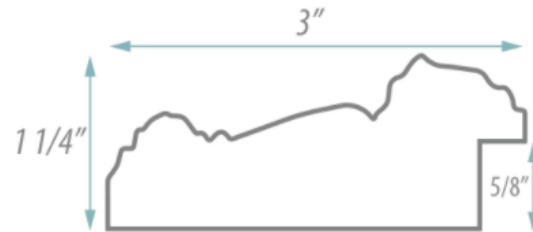

SPECIFICATION SHEET

FRAMED MIRROR

MODEL#: FM 79603-21X40

FRAMED MIRRORS COLLECTION

FEATURES:

- ONE 21X40" HIGH RESOLUTION SILVER PLATE GLASS MIRROR SIZE W/ DECORATIVE FRAME.
- "WALL HUGGER" HANGER FOR MOUNTING INCLUDED.
- STANDARD MOUNTING STYLE IS VERTICAL. FOR HORIZONTAL, PLEASE SPECIFY WHEN ORDERING.
- PACKED IN FOUR WALL (FOLDED DOUBLE WALL) CORRUGATION.
- STYLE: ORNATE
- COLOR: CREAM
- FINISH: RUSTIC

MIRROR FINISHES:

- FLAT POLISHED EDGE
- BEVELED EDGE

OVERALL SIZE DIMENSION: 27" WIDE X 46" HIGH X 1 1/4" DEEP